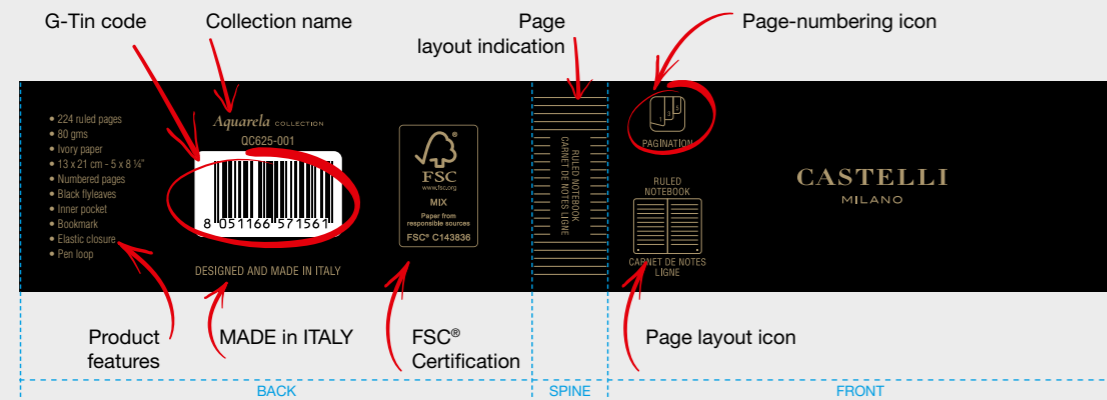

PEN-LOOP

MULTICOLOUR
PRINTED EDGES

FSC® CERTIFIED
PRODUCTS

METALLIC AND SOLID
PRINTED PAGE EDGES

INDEX

SHAPE
YOUR THOUGHTS

BELLY BAND

To ease customer's choice, all Castelli Milano notebooks come with a black band wrapped around the cover with the product features.