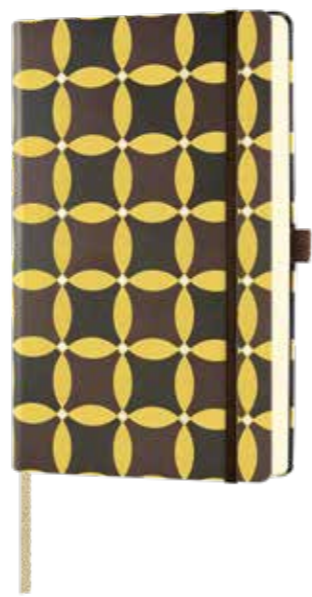

BZ-006 CORIANDERS