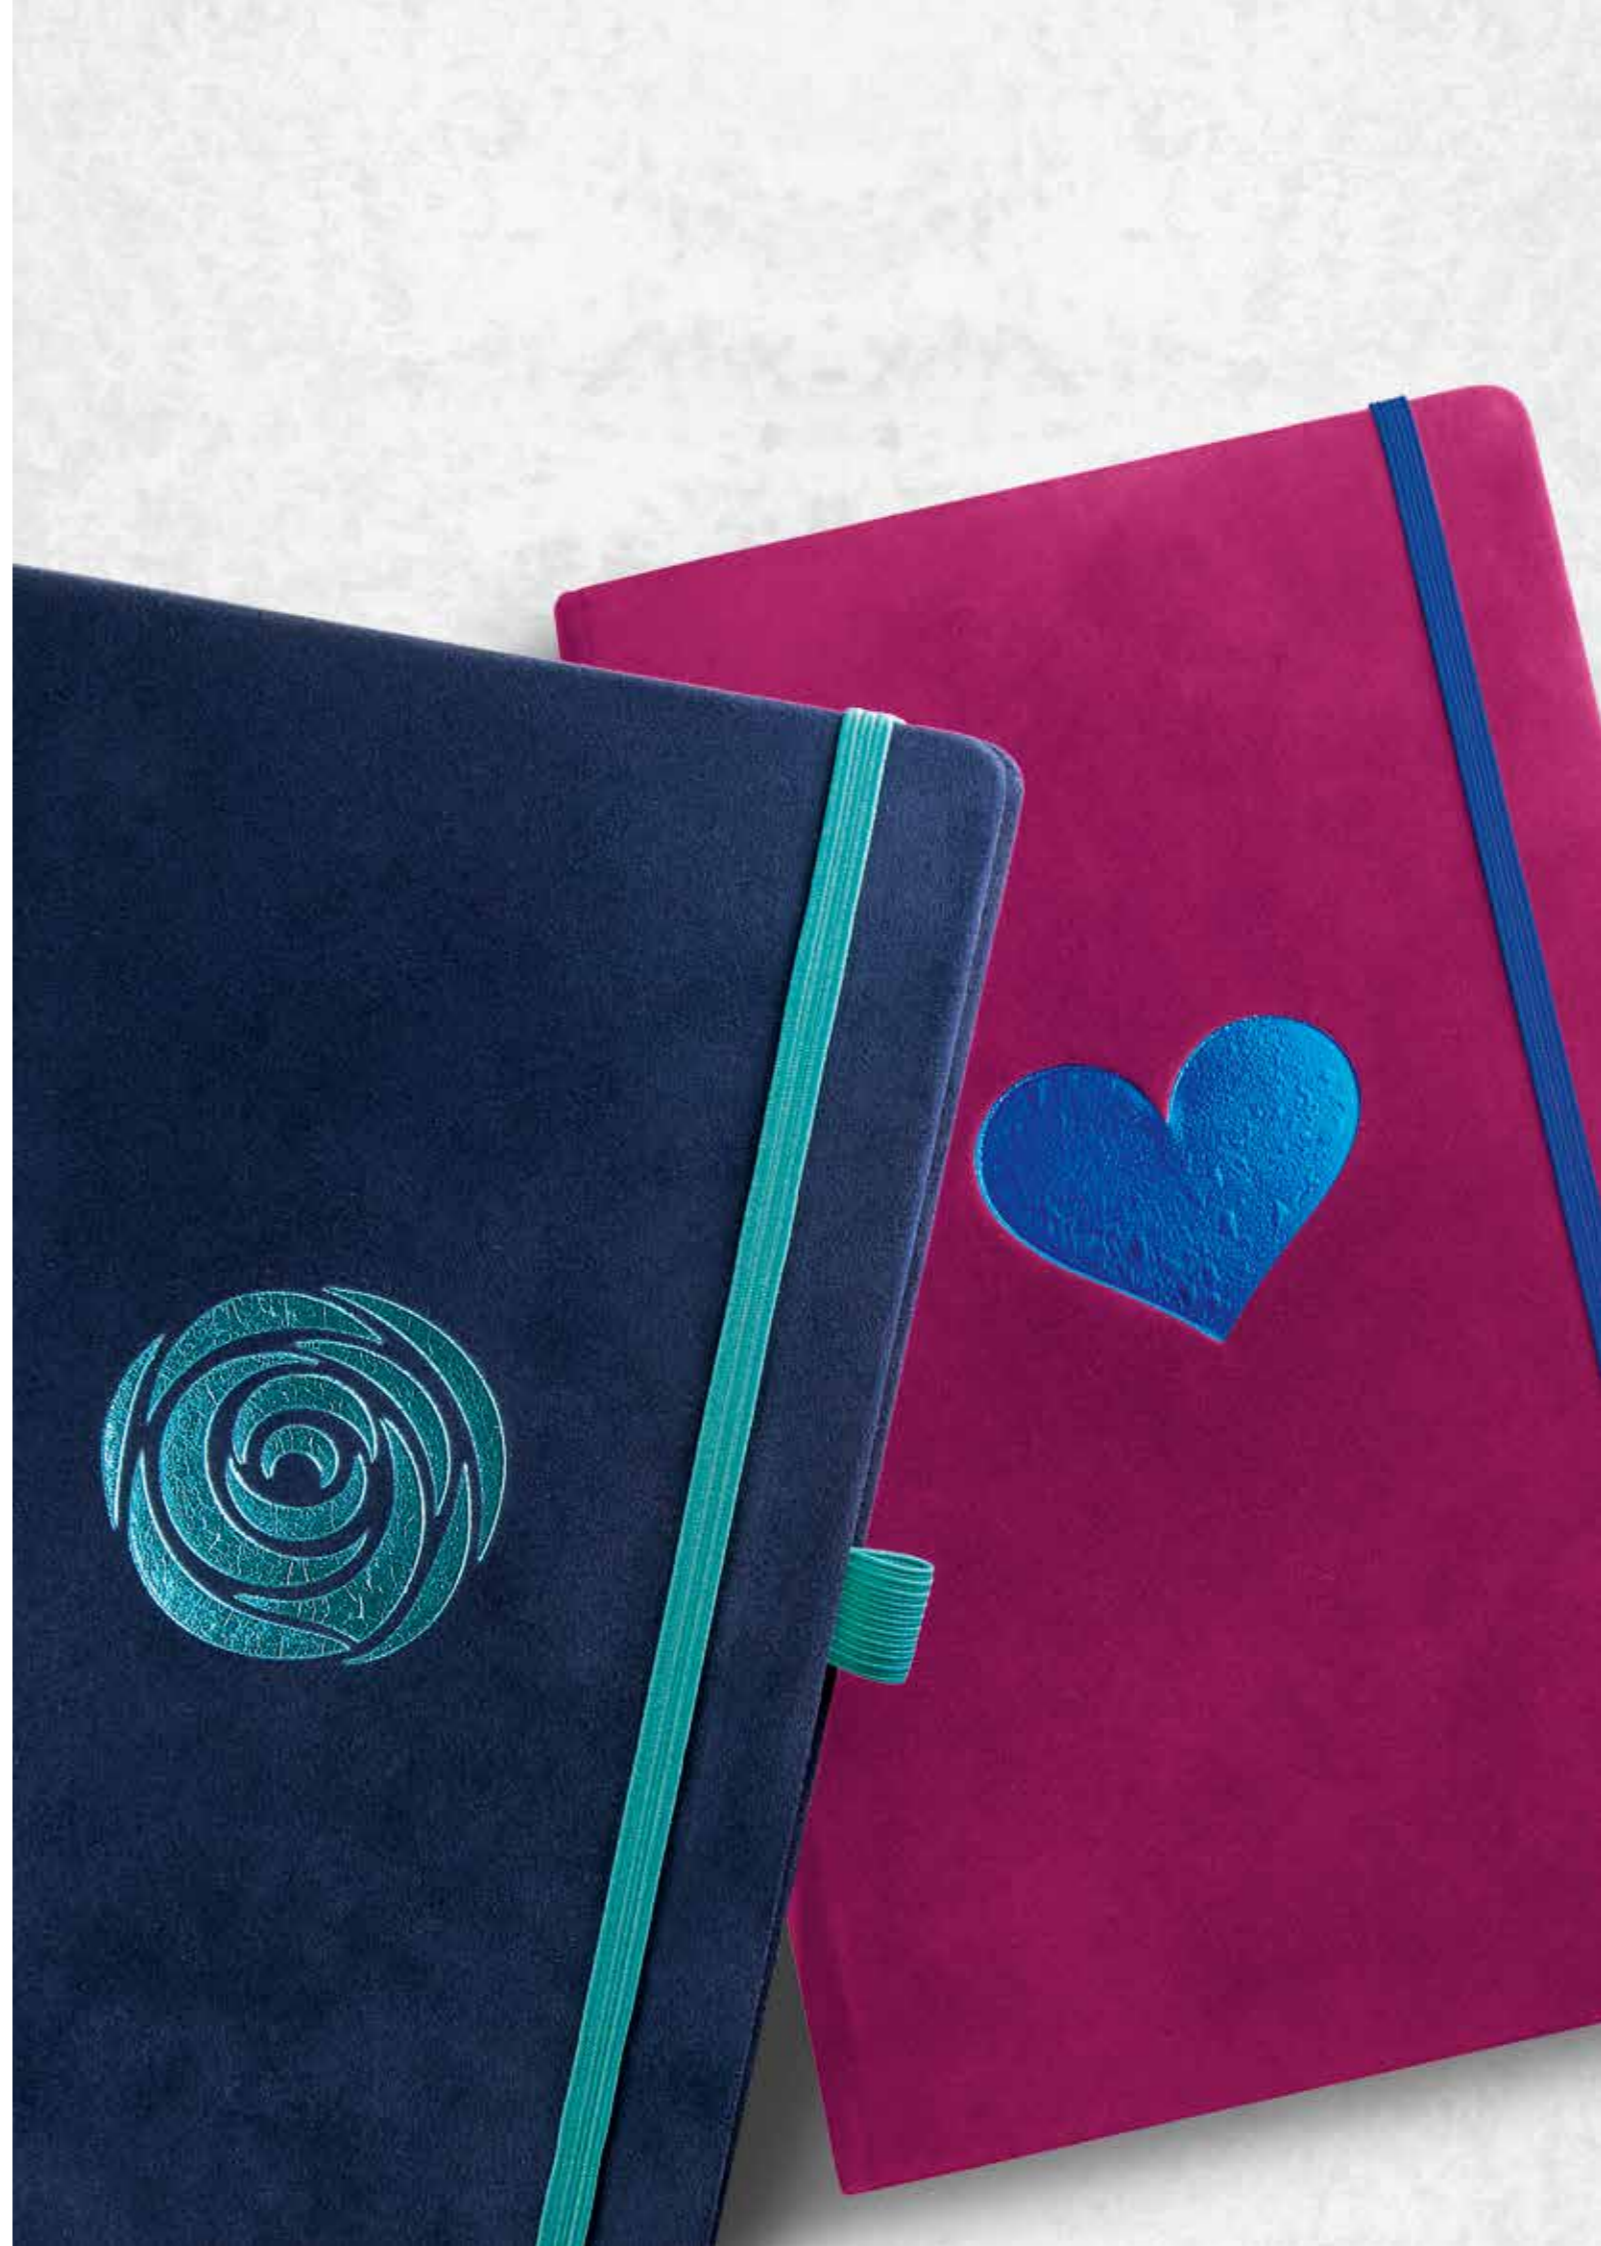

ART. QC6QD-049

13x21
PLAIN

ART. QC8QD-049

- 13x21 cm - 240 pages*
- Ivory paper
- Numbered pages
- Black flyleaves
- Inner pocket
- Bookmark
- Elastic closure
- Pen loop

* Till stock depletion

DIARIES COLLECTION