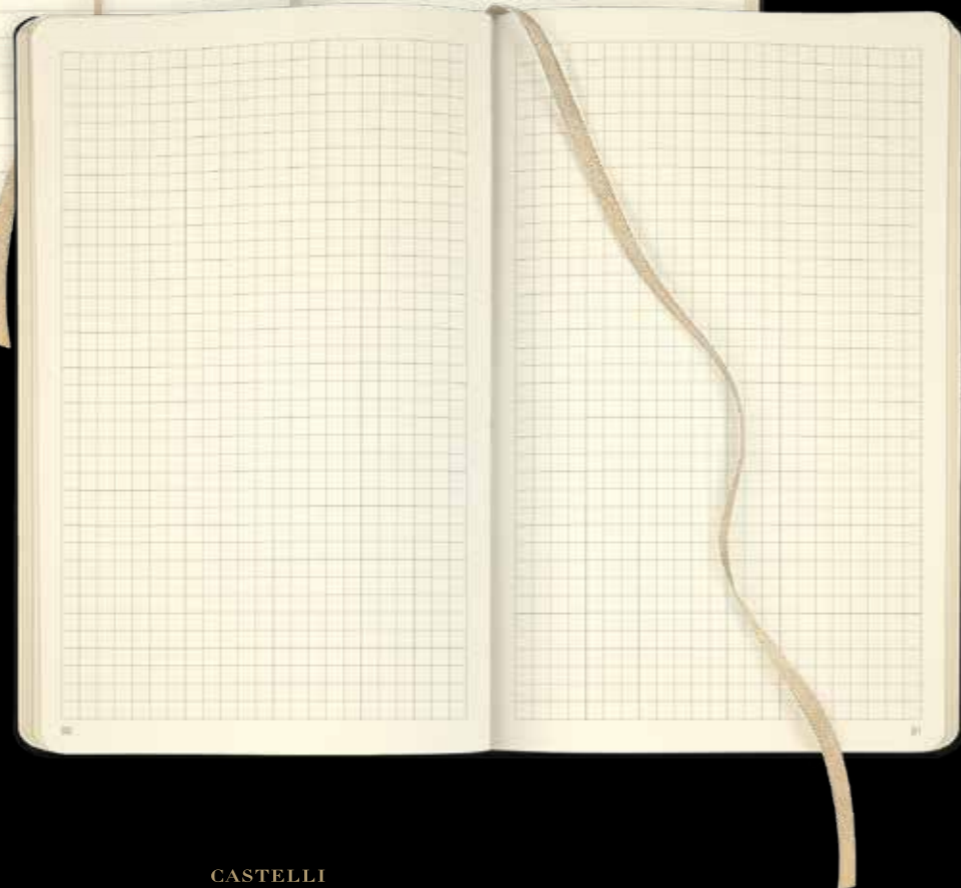

QC7 squared
size 13 x 21 cm
192* pages

QC3 squared
size 9 x 14 cm
192 pages

new

QCB squared
size 19 x 25 cm
192 pages

* only for new items - 90 gsm paper