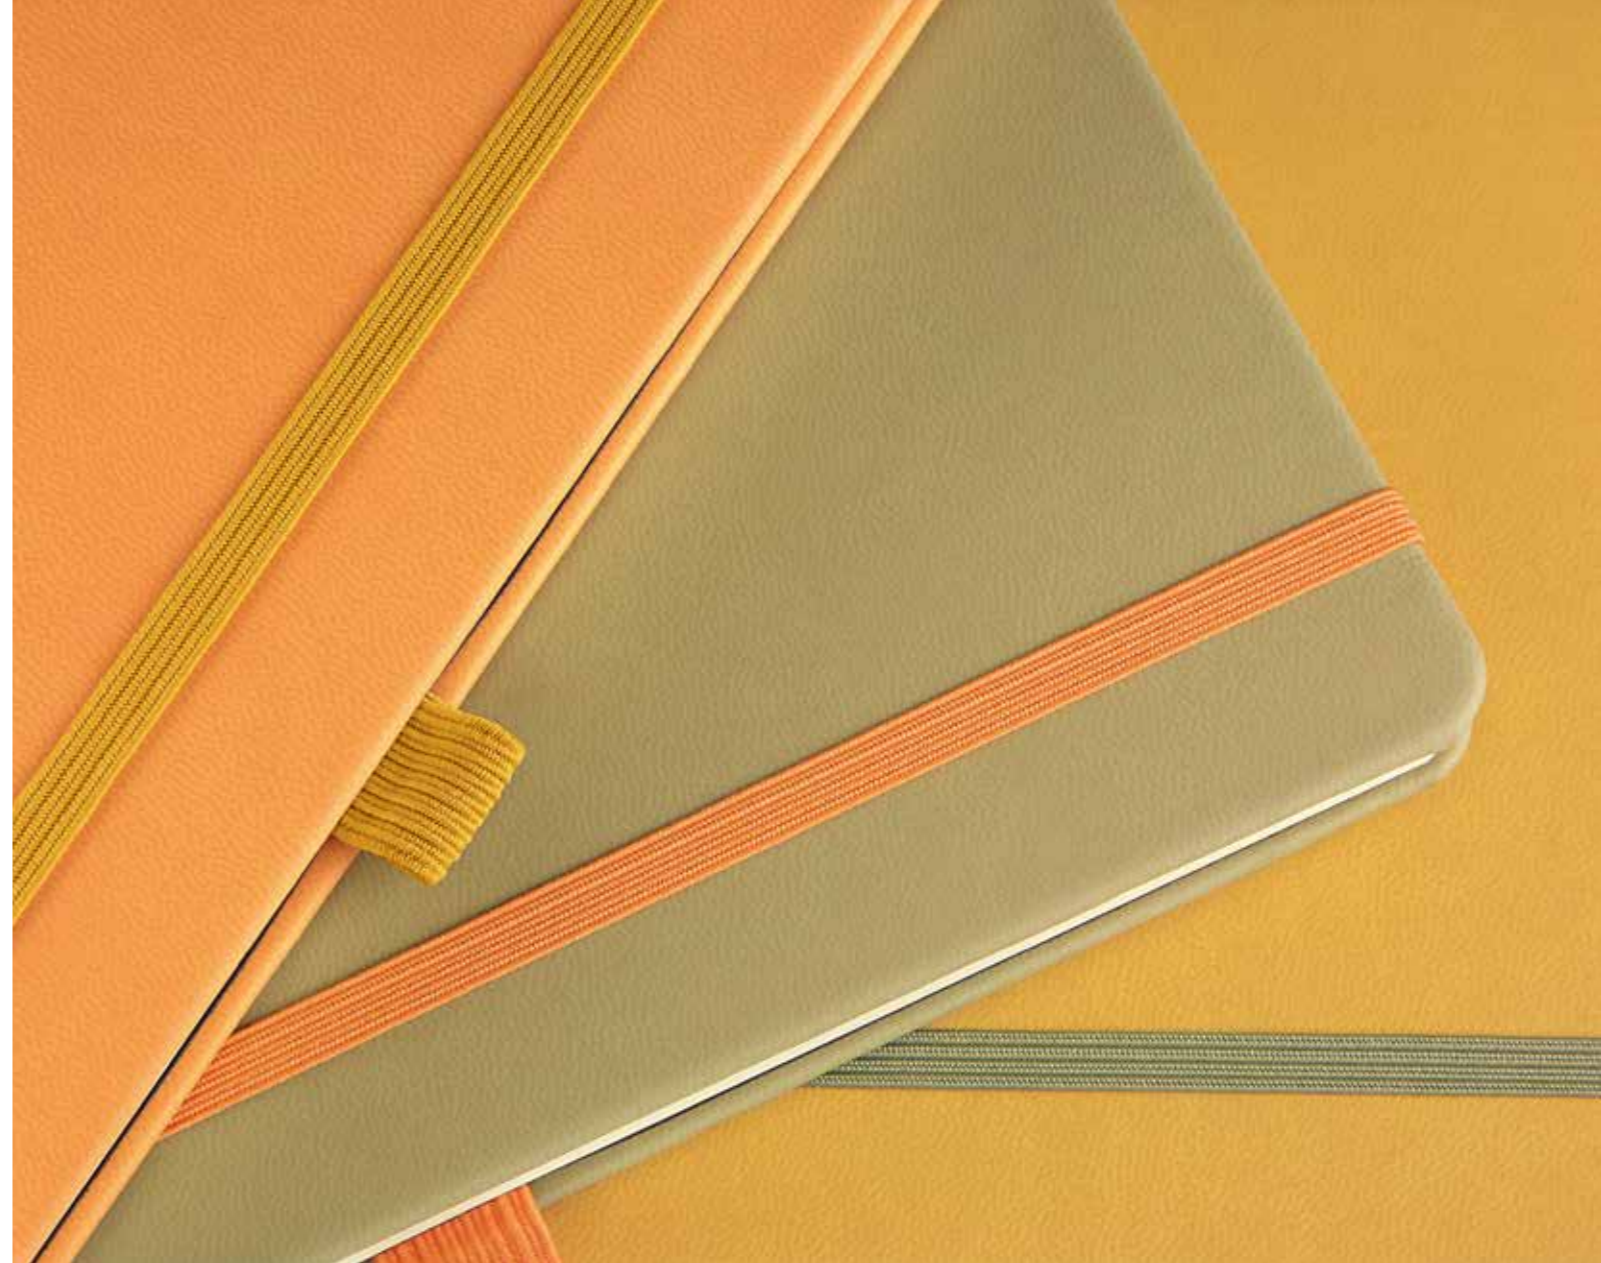

9x14 cm
RULED

ART. QC425-003

9x14 cm
PLAIN

ART. QC325-003

9x14 cm
SQUARED

- 13x21 cm - 240 pages*
- 9x14 cm - 192 pages
- Ivory paper
- Numbered pages
- Black flyleaves

- Inner pocket
- Bookmark
- Elastic closure
- Pen loop