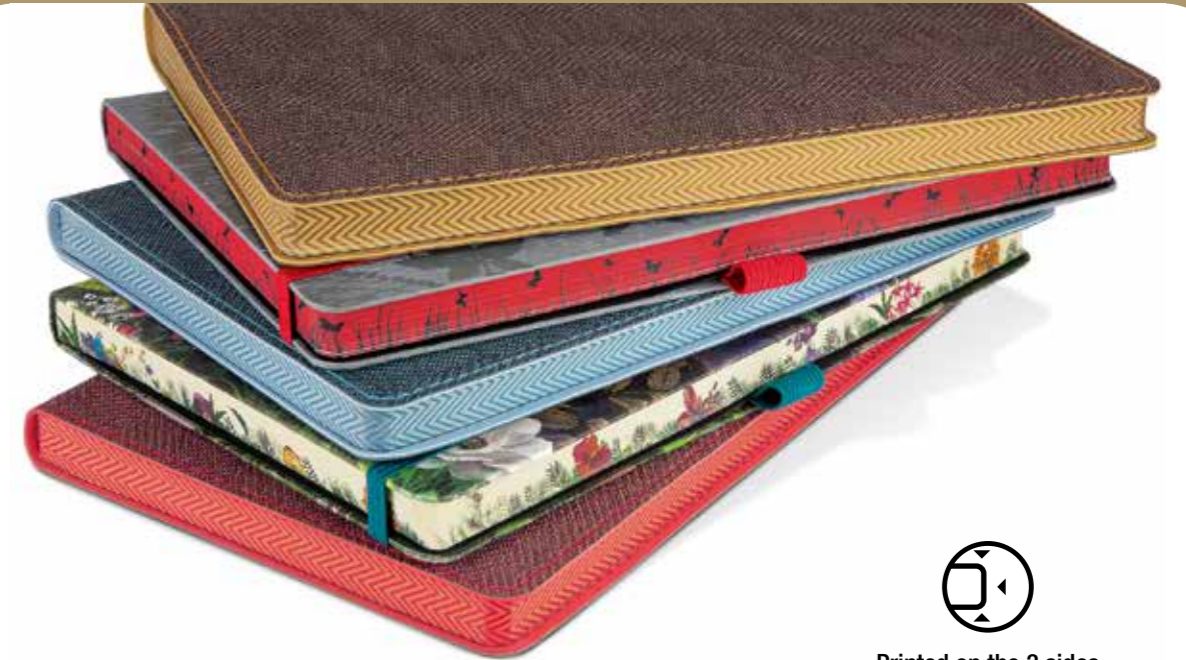

COLOURED PAGE EDGES

Printed on the 3 sides

Water based inks

Castelli Milano offers multicoloured printed page edges thanks to an innovative and eco-friendly technology that uses water based inks.