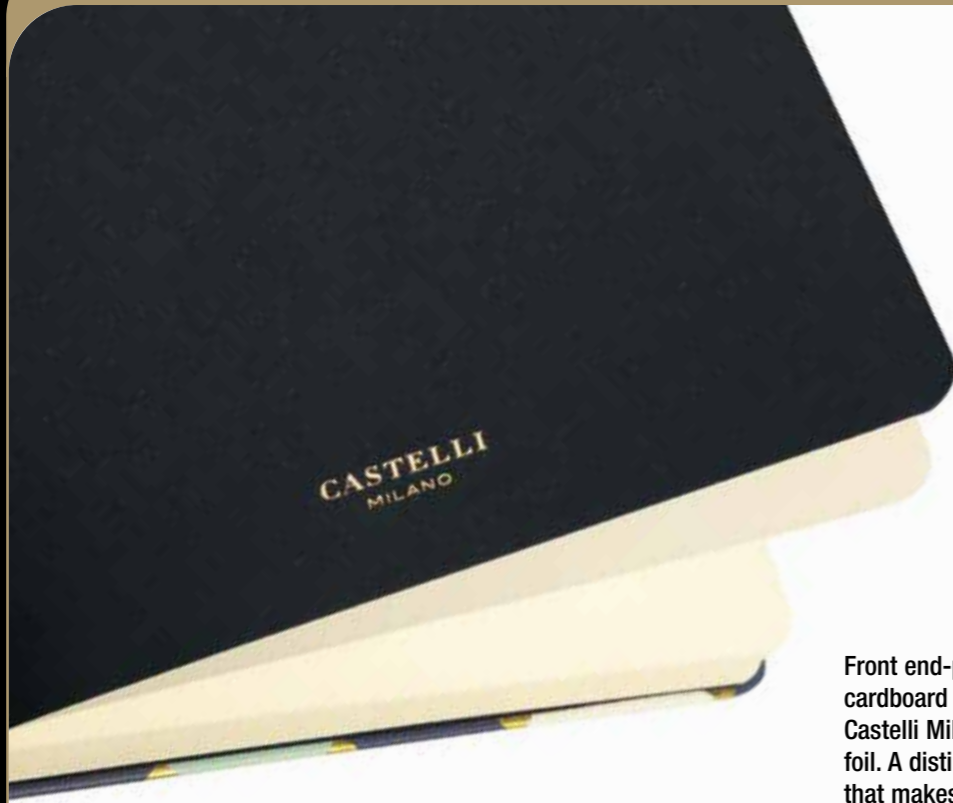

SIGNATURE

Front end-papers made up of black cardboard are decorated with the Castelli Milano signature in gold foil. A distinctive and unique feature that makes products instantly recognisable and a sign of Italian design and craftsmanship.