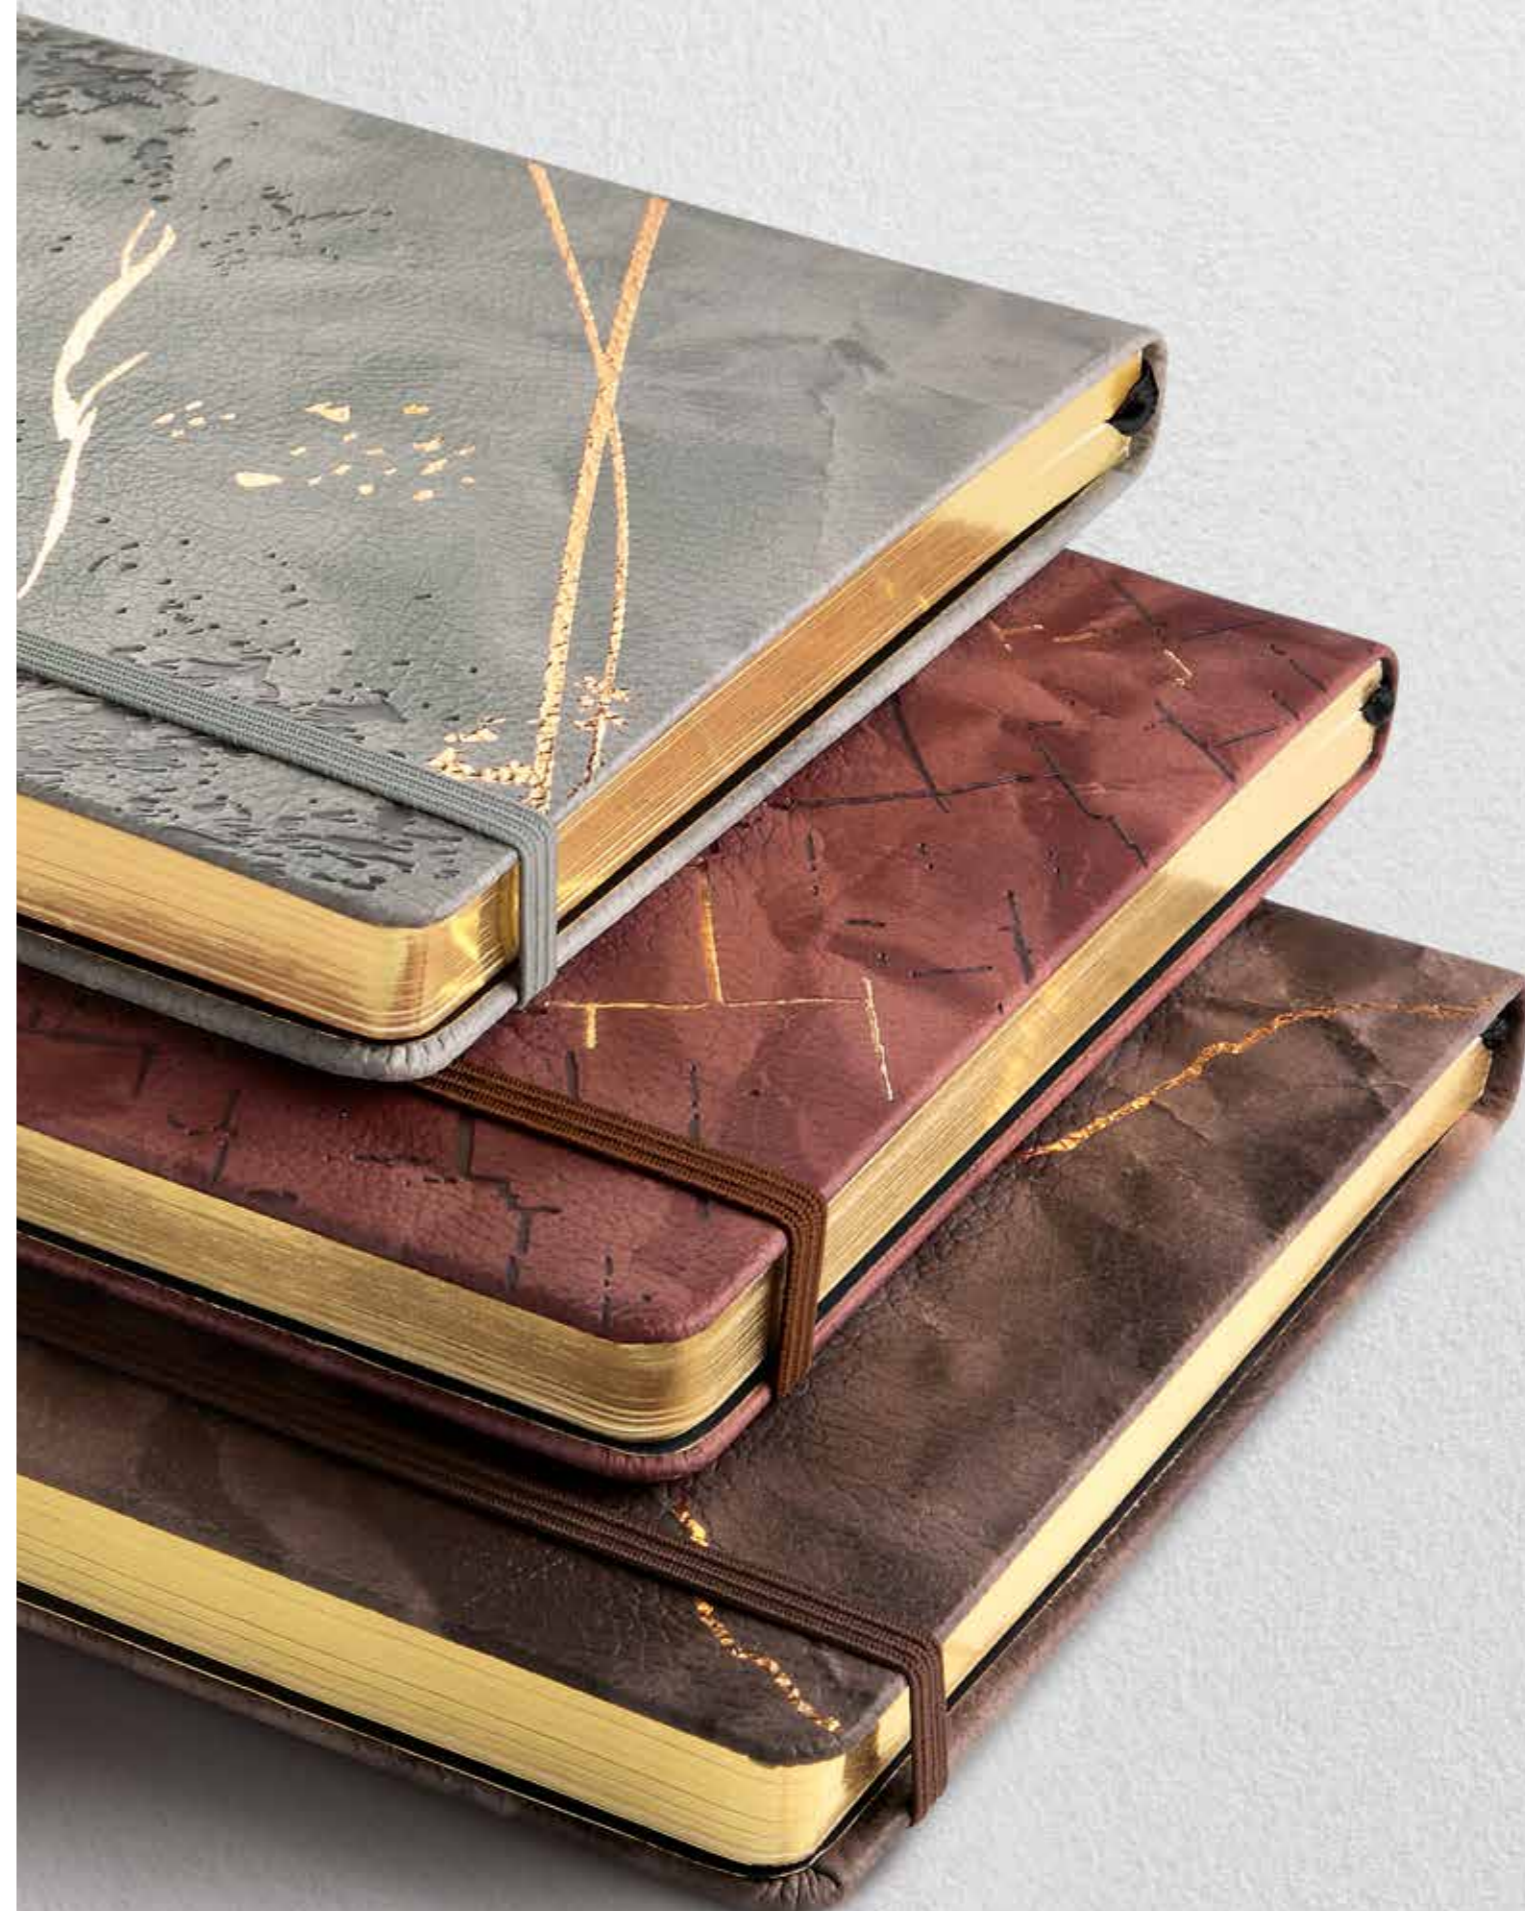

ART. QC8QJ-572

9x14 cm
RULED

ART. QC2QJ-572

9x14 cm
PLAIN

ART. QC4QJ-572

- 13x21 cm - 240 pages*
- 9x14 cm - 192 pages
- Ivory paper
- Numbered pages
- Black flyleaves

- Inner pocket
- Bookmark
- Elastic closure
- Pen loop