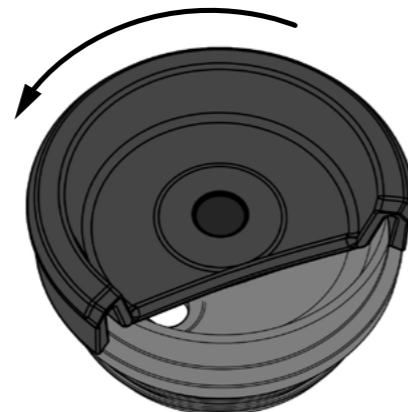

LID DISASSEMBLES FOR EASY CLEANING

AVAILABLE STARTING FALL 2021

1 **CLICK INTO OPEN POSITION**
For sipping on-the-go

2 **ROTATE CLOCKWISE TO CLICK INTO LOCKED MODE**
For a truly leakproof seal

3 **ROTATE COUNTER CLOCKWISE TO CLICK INTO CLEANING MODE**
To disassemble for easy cleaning