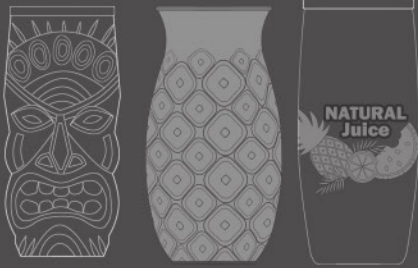

DESIGNED BY
VSM®