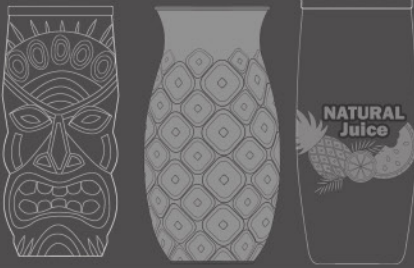

DESIGNED BY
VSM®