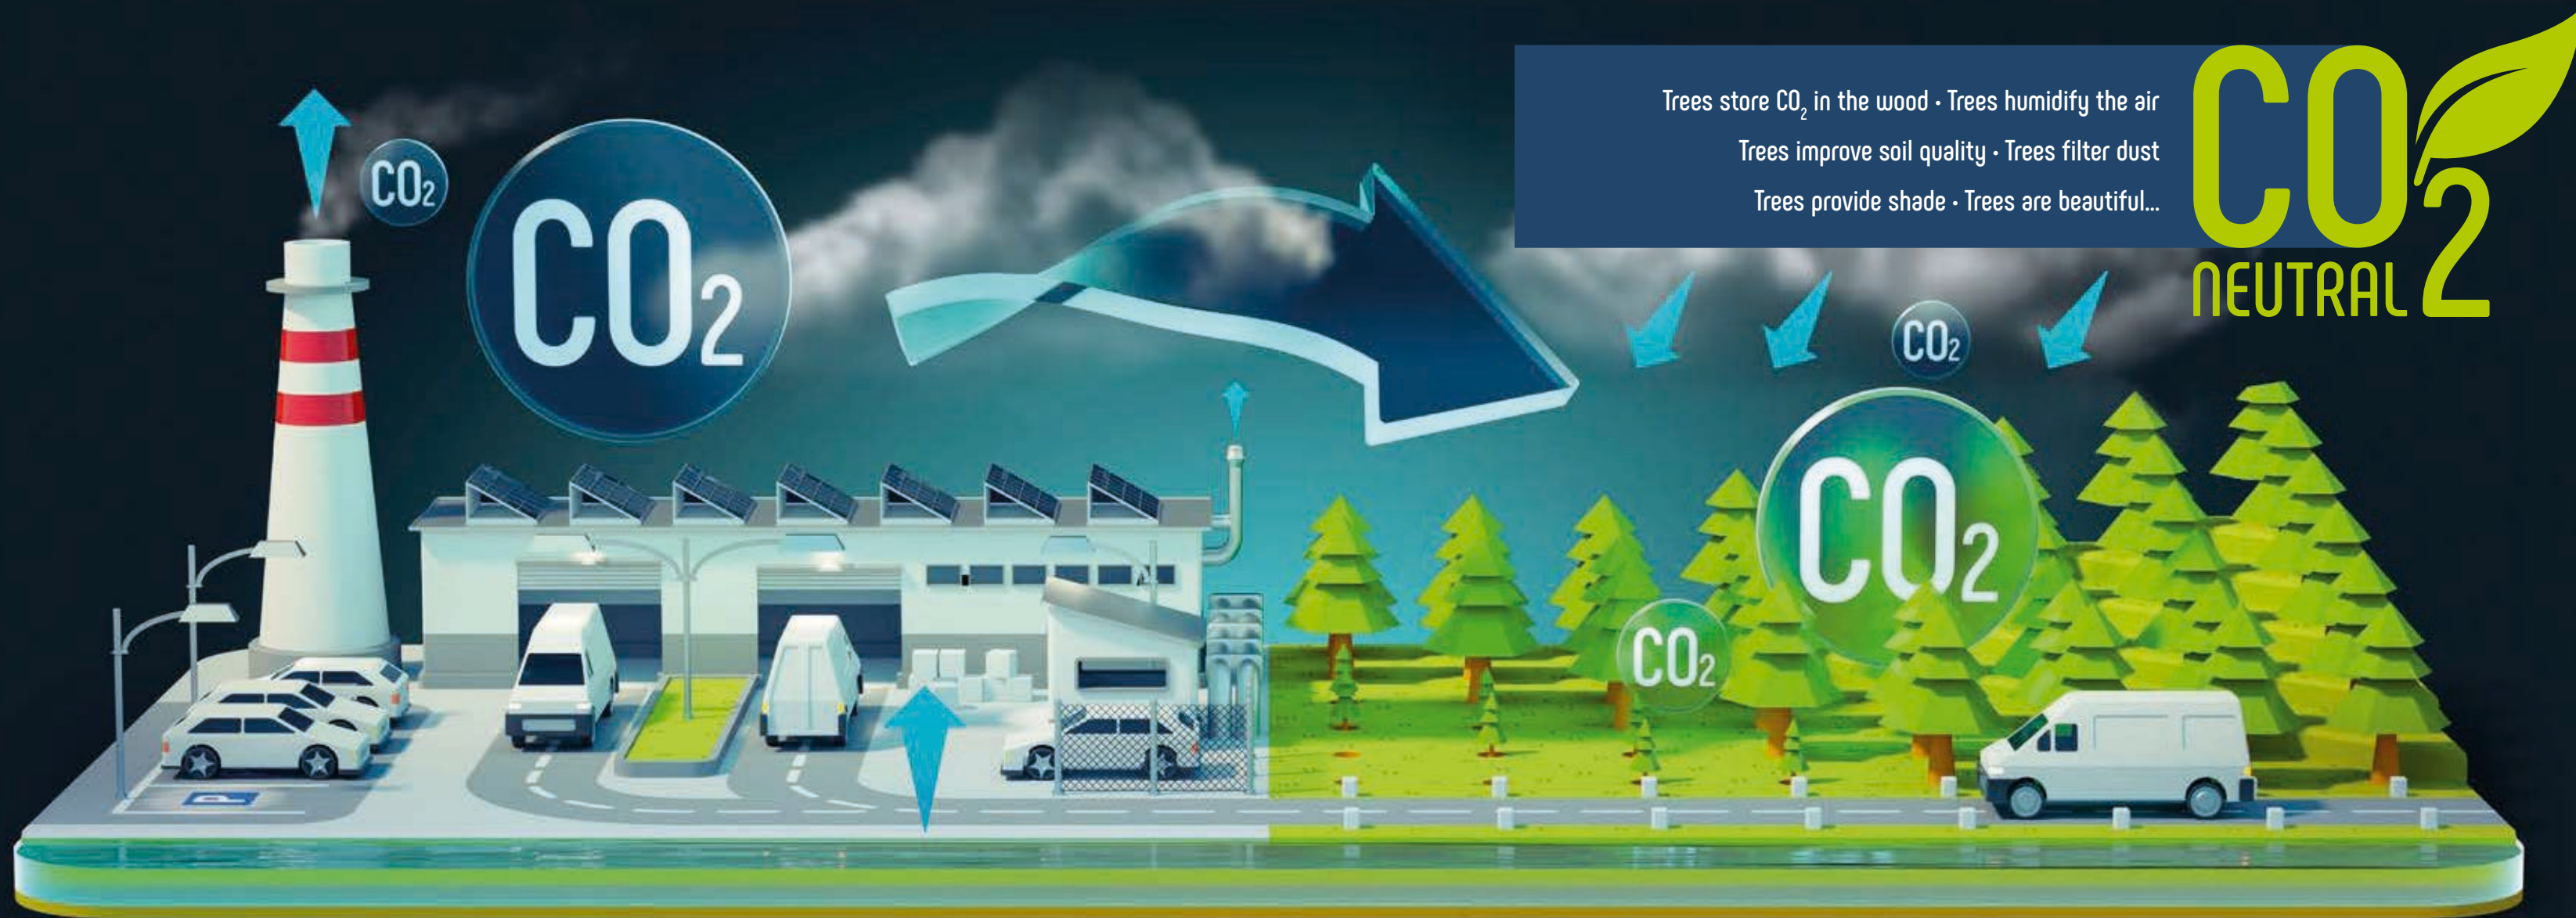

Schwarzwolf®
outdoor

SCHWARZ WOLF

O U T D O O R

C A T A L O G U E 2 0 2 1

CO₂
NEUTRAL

Trees store CO₂ in the wood · Trees humidify the air
 Trees improve soil quality · Trees filter dust
 Trees provide shade · Trees are beautiful...

CO₂
 NEUTRAL

Schwarzwolf are planting trees

During the production and transport of goods, greenhouse gases are released into the air. Examples are Carbon dioxide CO₂, Nitrous oxide N₂O, Ozone O₃, Methane CH₄, Freons CFC and many others. The concentration of these gases in the atmosphere negatively affects the environment. It is expressed as the mass of Carbon Dioxide converted = gCO₂e.