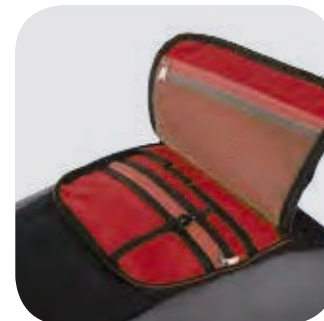

- 1 two-way zipper
- 2+3 front zipper pocket
- 4 ergonomic design

Light Schwarzwolf backpack with padded back in black color with green or red lining. It includes one big pocket with zipper for notebook and velcro closure pocket inside. Backpack has two pockets in front side. One of the front pocket includes two bigger and two smaller compartments, two compartments for pens and one mesh pocket with zipper.

Volume: 15 l

Weight: 470 g

Material: 1680D polyester

Recommended branding: silkscreen printing S2

Maximum imprint size: 100 × 80 mm

Dimensions: 34 × 10 × 42 mm